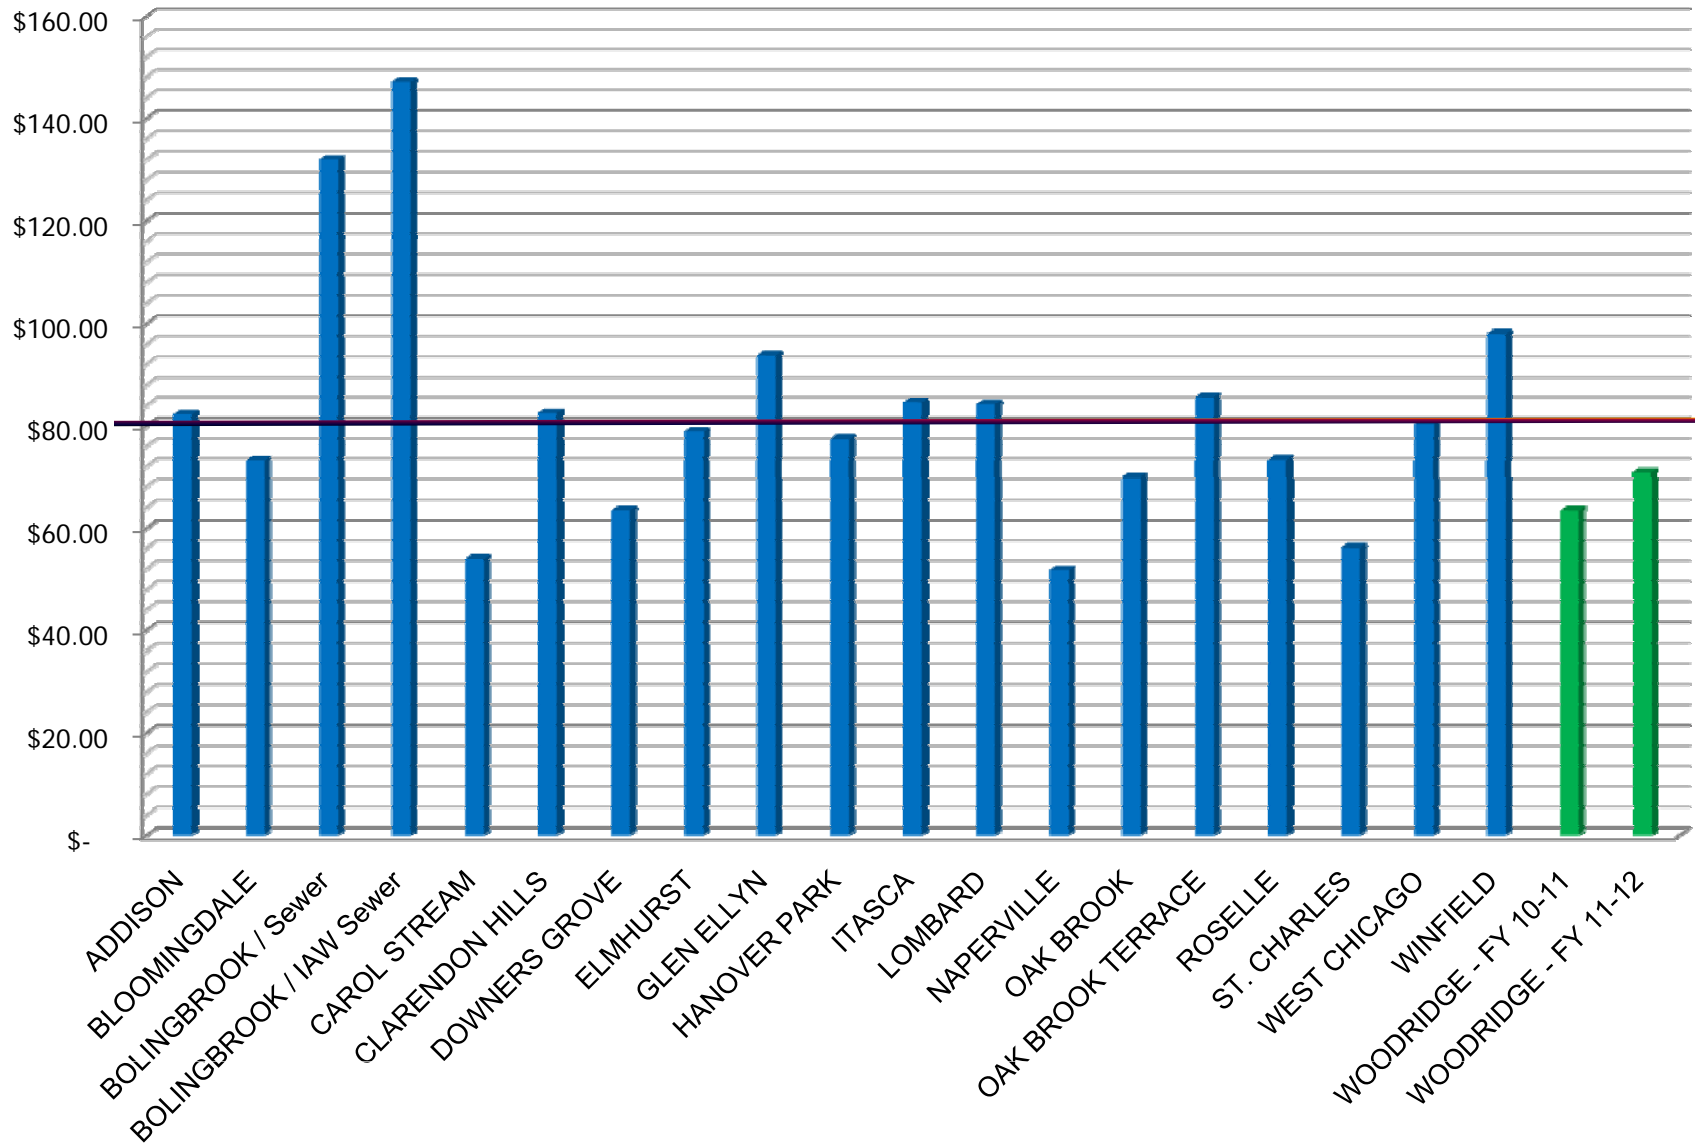

Municipal Water & Sewer Rate Survey – Monthly Charge

Average Monthly Water/Sewer Bill - all Communities = \$81.92

(As of January 2011)